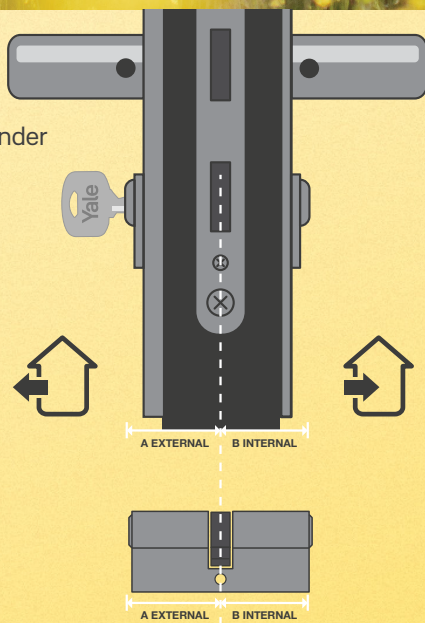

Black

Brass

Chrome

Satin Nickel

Trusted every day

Specifications

Yale protection level rate	Standard
Pins	5
Key type	Sawn
Number of keys supplied	3
Protection	Anti pick
Suitable for	PVCu, timber and composite doors
Available cylinder types	Double, Double with Emergency function, Double with Thumbturn and Half Euro Profile
Available cylinder finishes	Black, Brass, Chrome and Satin Nickel
Multipacks available with keyed alike cylinders	✓

How to measure your door cylinder

How to change your door cylinder

Care and maintenance:

Yale recommends regular lubrication of your Yale cylinder locks to ensure continuous optimal performance and operation.