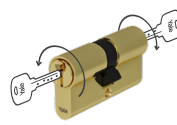

500 Series

Euro Profile Cylinders

Upgrade your first line of defence with this patented brass body 5-pin cylinder that provides a great level of security with high anti pick resistance.

Available in different finishes and cylinder types such as Double, Double with Emergency Function, Thumbturn and Half Euro Profile Cylinders to choose the one that suits you best.

5-pin cylinder

Anti pick

Sawn keys

2 YEAR LEGAL GUARANTEE

- 5 pin Euro Profile Cylinder
- Anti pick resistance
- 3 sawn keys provided
- Suitable for PVCu, timber and composite doors
- 2 year guarantee
- Multipacks available with keyed alike cylinders

Available cylinder type variants:

Double Euro Profile Cylinder

Double Euro Profile Cylinder with Emergency Function

Double Euro Profile Cylinder with Thumbturn

Half Euro Profile Cylinder

Available cylinder finishes:

Black

Brass

Chrome

Satin Nickel

Trusted every day

Specifications

Yale protection level rate	Standard
Pins	5
Key type	Sawn
Number of keys supplied	3
Protection	Anti pick
Suitable for	PVCu, timber and composite doors
Available cylinder types	Double, Double with Emergency function, Double with Thumbturn and Half Euro Profile
Available cylinder finishes	Black, Brass, Chrome and Satin Nickel
Multipacks available with keyed alike cylinders	✓